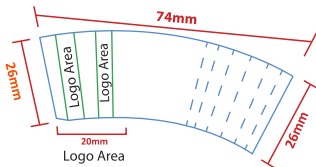

Pre-Rolled Cones - 83MM

PURE RICE UNBLEACHED

FILTER TIPS

SKU: PRC83
LOGO COLOR:.
LOGO SIZE:.
PRODUCT SIZE: 83MM
DATE:.

Pre-Rolled Cones – Slim Size – 98MM

PURE RICE UNBLEACHED

FILTER TIPS

SKU: PRC98

LOGO COLOR:.

LOGO SIZE:.

PRODUCT SIZE: 98MM

DATE:.

Pre-Rolled Cones – King Size – 109MM

PURE RICE UNBLEACHED

FILTER TIPS

SKU: PRC109

LOGO COLOR:.

LOGO SIZE:.

PRODUCT SIZE: 98MM

DATE:.