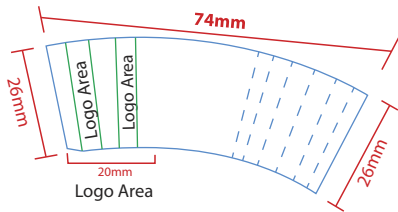

Pre-Rolled Cones - 83MM

PURE RICE UNBLEACHED

FILTER TIPS

SKU: PRC83
LOGO COLOR:.
LOGO SIZE:.
PRODUCT SIZE: 83MM
DATE:.

Pre-Rolled Cones – Slim Size – 98MM

PURE RICE UNBLEACHED

FILTER TIPS

SKU: PRC98

LOGO COLOR:.

LOGO SIZE:.

PRODUCT SIZE: 98MM

DATE:.

Pre-Rolled Cones – King Size – 109MM

PURE RICE UNBLEACHED

FILTER TIPS

SKU: PRC109

LOGO COLOR:.

LOGO SIZE:.

PRODUCT SIZE: 98MM

DATE:.