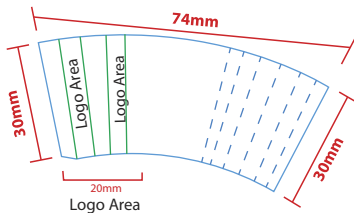

Pre-Rolled Cones - 83MM

PURE RICE UNBLEACHED

FILTER TIPS

SKU: PRC83
LOGO COLOR:.
LOGO SIZE:.
PRODUCT SIZE: 83MM
DATE:.

Pre-Rolled Cones – Slim Size – 98MM

PURE RICE UNBLEACHED

FILTER TIPS

SKU: PRC98

LOGO COLOR:.

LOGO SIZE:.

PRODUCT SIZE: 98MM

DATE:.

Pre-Rolled Cones – King Size – 109MM

PURE RICE UNBLEACHED

FILTER TIPS

SKU: PRC109

LOGO COLOR:.

LOGO SIZE:.

PRODUCT SIZE: 98MM

DATE:.